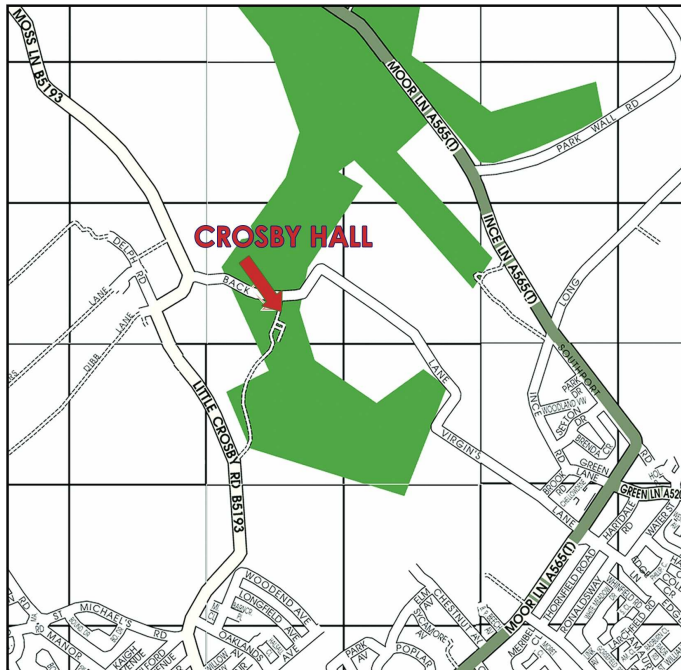

Zen Sesshin

Crosby Hall
Liverpool

26th May -
1st June

Summer Camp at Crosby Hall

This year's Crosby sesshin will be directed by teachers from within the UK Sangha. It will include a structured programme of dharma talks, discussions and practical training, followed by a sesshin with extended periods of silence.